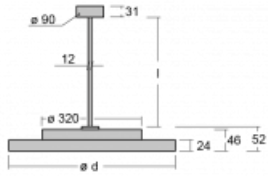

Technical drawing

Luminaire power input* 41.3 W

Connection of the luminaires ON/OFF

Electrical voltage 220-240V

Frequency 50/60Hz

⊕ CE IP 40

*±10 %