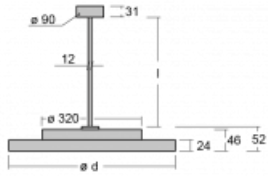

Technical drawing

Luminaire power input* 25.2 W

Connection of the luminaires ON/OFF

Electrical voltage 220-240V

Frequency 50/60Hz

⊕ CE IP 40

*±10 %