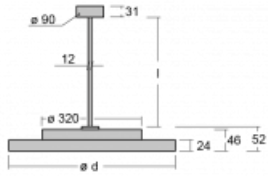

Technical drawing

Luminaire power input* 15.2 W

Connection of the luminaires DALI

Electrical voltage 220-240V

Frequency 50/60Hz

⊕ CE IP 40

* $\pm 10\%$