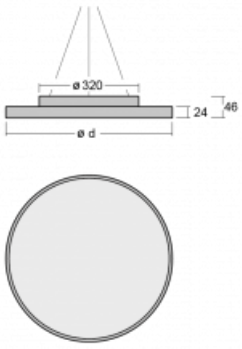

Technical drawing