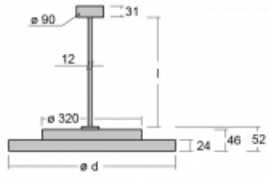

Technical drawing