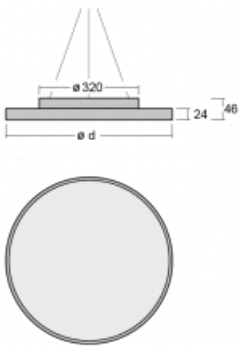

Technical drawing