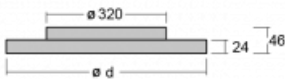

Luminaire

Rundo 24

290-250K-10GEM3/830, W

Circular luminaires with an aluminium profile come in height 24 mm. Rundo24 luminaires feature an excellent efficacy of up to 145 lm/W, which can give the space lightness and appeal. The luminaires are pendant or flush-mounted, with direct or direct-indirect distribution of light creating an interesting light halo. A circular luminaire with a PMMA opal diffuser or microprismatic optical system is suitable for both commercial spaces and households. A playful and interesting effect can be created by combining different diameters. Luminaires can be equipped with a motion sensor, daylight sensor or Bluetooth technology, which allows easy control of the luminaire from your smart device.

Technical drawing

Type of installation	Surface, Wall mounted
Light distribution	Direct
Luminaire shape	Circular
Colour of the luminaires	White
Material	Aluminium
Lifetime	L80/B20 50 000 hours
Warranty	2 years
Description of luminaires	Luminaire surface/wall mounted
Dimensions	ø 501 mm × 24 mm
Light source	LED MODUL