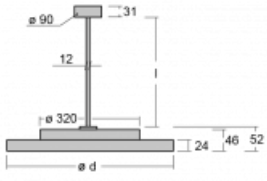

Technical drawing