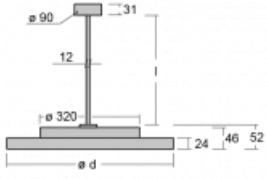

Luminaire

Rundo 24

290-250I-10GED/840, W +
00-00384-1000/RUN, W

Circular luminaires with an aluminium profile come in height 24 mm. Rundo24 luminaires feature an excellent efficacy of up to 145 lm/W, which can give the space lightness and appeal. The luminaires are pendant or flush-mounted, with direct or direct-indirect distribution of light creating an interesting light halo. A circular luminaire with a PMMA opal diffuser or microprismatic optical system is suitable for both commercial spaces and households. A playful and interesting effect can be created by combining different diameters. Luminaires can be equipped with a motion sensor, daylight sensor or Bluetooth technology, which allows easy control of the luminaire from your smart device.

Type of installation	Suspended
Light distribution	Direct
Luminaire shape	Circular
Colour of the luminaires	White
Material	Aluminium
Lifetime	L80/B20 50 000 hours
Warranty	5 years
Description of luminaires	Luminaire suspended
item description	White ceiling cup and cable
Dimensions	ø 501 mm × 24 mm
Light source	LED MODUL
DIR optical system	Microprisma
Luminous flux*	1860 lm
Colour Temperature	4000 K cool white
Luminous efficacy	132 lm/W
MacAdam Light source	3
Colour rendering index	80
Luminaire power input*	14.1 W
Connection of the luminaires	DALI
Electrical voltage	220-240V
Frequency	50/60Hz

  IP 40

*±10 %

Technical drawing

Downloads

Installation instructions

Photos