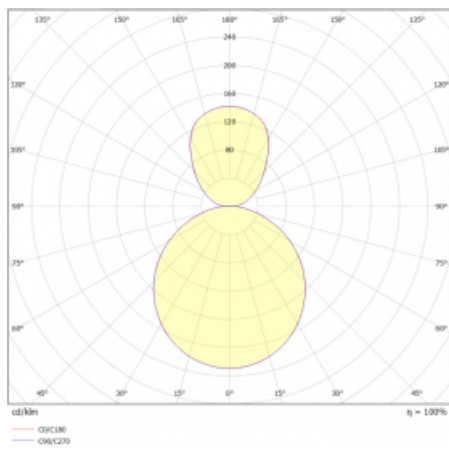

Technical drawing

Luminaire power input* 20.8 W

Connection of the luminaires ON/OFF + 3h emergency

Electrical voltage 220-240V

Frequency 50/60Hz

⊕ CE IP 40

* $\pm 10\%$

Curve