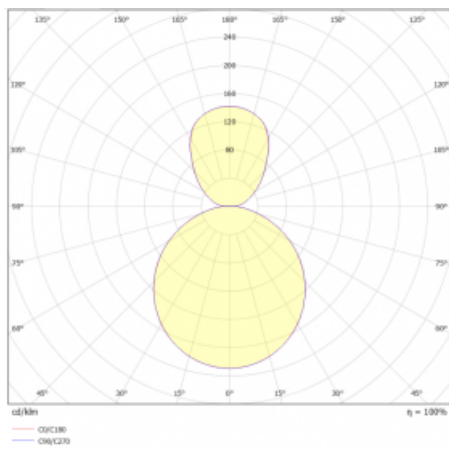

Luminaire

Rundo 24

290-241K-10GGD/840, S +
00-00384-1000/RUN, S

Circular luminaires with an aluminium profile come in height 24 mm. Rundo24 luminaires feature an excellent efficacy of up to 145 lm/W, which can give the space lightness and appeal. The luminaires are pendant or flush-mounted, with direct or direct-indirect distribution of light creating an interesting light halo. A circular luminaire with a PMMA opal diffuser or microprismatic optical system is suitable for both commercial spaces and households. A playful and interesting effect can be created by combining different diameters. Luminaires can be equipped with a motion sensor, daylight sensor or Bluetooth technology, which allows easy control of the luminaire from your smart device.

Type of installation	Suspended
Light distribution	Direct-indirect
Luminaire shape	Circular
Colour of the luminaires	Silver
Material	Aluminium
Lifetime	L80/B20 50 000 hours
Warranty	5 years
Description of luminaires	Luminaire suspended
item description	Silver ceiling cup and transparent cable
Dimensions	ø 410 mm × 24 mm
Weight	3.5 kg
Light source	LED MODUL
DIR optical system	Opal diffuser
INDIR optical system	Opal cover
Luminous flux*	3000 lm
Colour Temperature	4000 K cool white
Luminous efficacy	144 lm/W
MacAdam Light source	3
Colour rendering index	80
UGR max. X=4H Y=8H, ρ=70,50,20	20

Technical drawing

Luminaire power input* 20.8 W

Connection of the luminaires DALI

Electrical voltage 220-240V

Frequency 50/60Hz

⊕ CE IP 40

*±10 %

Curve