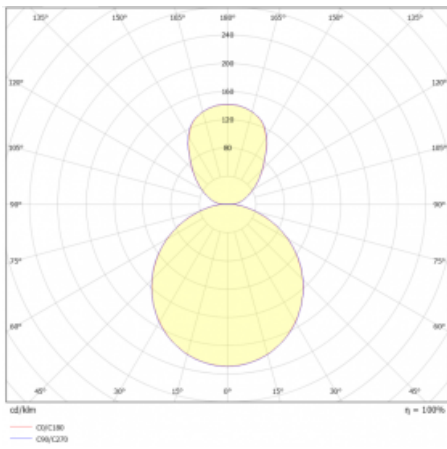

Luminaire

Rundo 24

290-241K-10GEE/830, W +
00-00334, W

Circular luminaires with an aluminium profile come in height 24 mm. Rundo24 luminaires feature an excellent efficacy of up to 145 lm/W, which can give the space lightness and appeal. The luminaires are pendant or flush-mounted, with direct or direct-indirect distribution of light creating an interesting light halo. A circular luminaire with a PMMA opal diffuser or microprismatic optical system is suitable for both commercial spaces and households. A playful and interesting effect can be created by combining different diameters. Luminaires can be equipped with a motion sensor, daylight sensor or Bluetooth technology, which allows easy control of the luminaire from your smart device.

Type of installation	Suspended
Light distribution	Direct-indirect
Luminaire shape	Circular
Colour of the luminaires	White
Material	Aluminium
Lifetime	L80/B20 50 000 hours
Warranty	5 years
Description of luminaires	Luminaire suspended
item description	White ceiling cup and cable
Dimensions	ø 410 mm × 24 mm
Light source	LED MODUL
DIR optical system	Opal diffuser
INDIR optical system	Opal cover
Luminous flux*	1580 lm
Colour Temperature	3000 K warm white
Luminous efficacy	139 lm/W
MacAdam Light source	3
Colour rendering index	80
UGR max. X=4H Y=8H, ρ=70,50,20	17.8

Technical drawing

Luminaire power input* 11.4 W

Connection of the luminaires ON/OFF

Electrical voltage 220-240V

Frequency 50/60Hz

⊕ CE IP 40

*±10 %

Curve