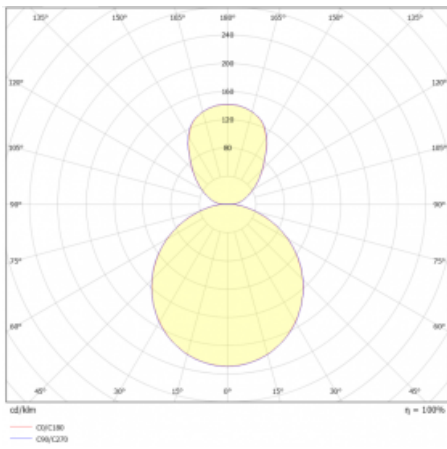

Luminaire

Rundo 24

290-241K-10GEE/830, S +
00-00334, S

Circular luminaires with an aluminium profile come in height 24 mm. Rundo24 luminaires feature an excellent efficacy of up to 145 lm/W, which can give the space lightness and appeal. The luminaires are pendant or flush-mounted, with direct or direct-indirect distribution of light creating an interesting light halo. A circular luminaire with a PMMA opal diffuser or microprismatic optical system is suitable for both commercial spaces and households. A playful and interesting effect can be created by combining different diameters. Luminaires can be equipped with a motion sensor, daylight sensor or Bluetooth technology, which allows easy control of the luminaire from your smart device.

Type of installation	Suspended
Light distribution	Direct-indirect
Luminaire shape	Circular
Colour of the luminaires	Silver
Material	Aluminium
Lifetime	L80/B20 50 000 hours
Warranty	5 years
Description of luminaires	Luminaire suspended
item description	Silver ceiling cup and transparent cable
Dimensions	ø 410 mm × 24 mm
Light source	LED MODUL
DIR optical system	Opal diffuser
INDIR optical system	Opal cover
Luminous flux*	1580 lm
Colour Temperature	3000 K warm white
Luminous efficacy	139 lm/W
MacAdam Light source	3
Colour rendering index	80
UGR max. X=4H Y=8H, ρ=70,50,20	17.8

Technical drawing

Luminaire power input* 11.4 W

Connection of the luminaires ON/OFF

Electrical voltage 220-240V

Frequency 50/60Hz

⊕ CE IP 40

*±10 %

Curve