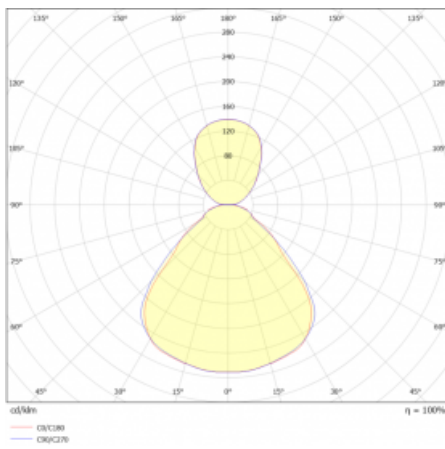

Technical drawing

Luminaire power input* 36.5 W

Connection of the luminaires ON/OFF + 3h emergency

Electrical voltage 220-240V

Frequency 50/60Hz

⊕ CE IP 40

*±10 %

Curve