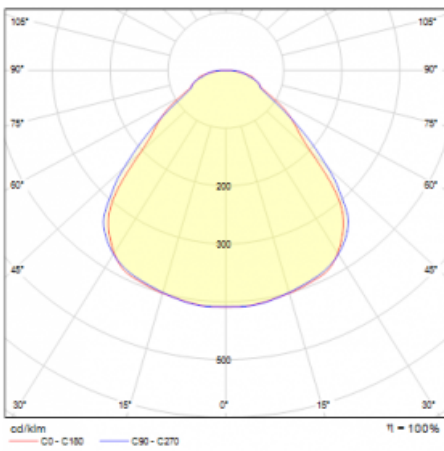

Type of installation	Suspended
Light distribution	Direct-indirect
Luminaire shape	Circular
Colour of the luminaires	White
Material	Aluminium
Lifetime	L80/B20 50 000 hours
Warranty	5 years
Description of luminaires	Luminaire suspended
Dimensions	ø 410 mm × 24 mm
Light source	LED MODUL
Type of optical system	Microprisma
Luminous flux*	5140 lm
Colour Temperature	4000 K cool white
Luminous efficacy	146 lm/W
MacAdam Light source	3
Colour rendering index	80
UGR max. X=4H Y=8H, ρ=70,50,20	19.5

Technical drawing

Luminaire power input* 35.2 W

Connection of the luminaires ON/OFF

Electrical voltage 220-240V

Frequency 50/60Hz

⊕ CE IP 40

* $\pm 10\%$

Curve