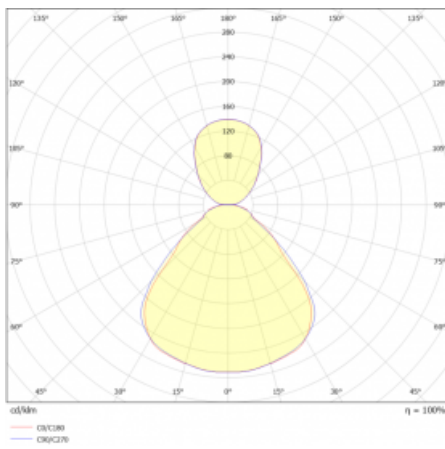

Luminaire

Rundo 24

290-241I-10GHE/840, W +
00-00334, W

Circular luminaires with an aluminium profile come in height 24 mm. Rundo24 luminaires feature an excellent efficacy of up to 145 lm/W, which can give the space lightness and appeal. The luminaires are pendant or flush-mounted, with direct or direct-indirect distribution of light creating an interesting light halo. A circular luminaire with a PMMA opal diffuser or microprismatic optical system is suitable for both commercial spaces and households. A playful and interesting effect can be created by combining different diameters. Luminaires can be equipped with a motion sensor, daylight sensor or Bluetooth technology, which allows easy control of the luminaire from your smart device.

Type of installation	Suspended
Light distribution	Direct-indirect
Luminaire shape	Circular
Colour of the luminaires	White
Material	Aluminium
Lifetime	L80/B20 50 000 hours
Warranty	5 years
Description of luminaires	Luminaire suspended
item description	White ceiling cup and cable
Dimensions	ø 410 mm × 24 mm
Light source	LED MODUL
DIR optical system	Microprisma
INDIR optical system	Opal cover
Luminous flux*	5140 lm
Colour Temperature	4000 K cool white
Luminous efficacy	146 lm/W
MacAdam Light source	3
Colour rendering index	80
UGR max. X=4H Y=8H, ρ=70,50,20	19.5

Technical drawing

Luminaire power input* 35.2 W

Connection of the luminaires ON/OFF

Electrical voltage 220-240V

Frequency 50/60Hz

⊕ CE IP 40

*±10 %

Curve