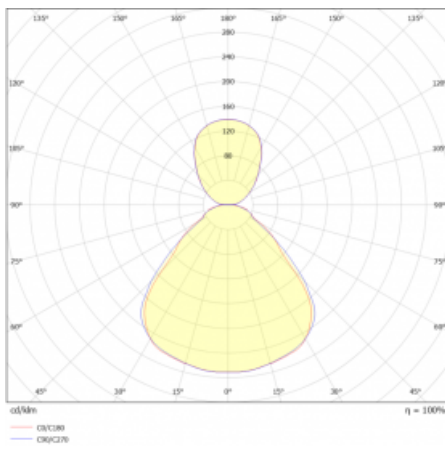

Luminaire

Rundo 24

290-241I-10GHD/840, W +
00-00384-1000/RUN, W

Circular luminaires with an aluminium profile come in height 24 mm. Rundo24 luminaires feature an excellent efficacy of up to 145 lm/W, which can give the space lightness and appeal. The luminaires are pendant or flush-mounted, with direct or direct-indirect distribution of light creating an interesting light halo. A circular luminaire with a PMMA opal diffuser or microprismatic optical system is suitable for both commercial spaces and households. A playful and interesting effect can be created by combining different diameters. Luminaires can be equipped with a motion sensor, daylight sensor or Bluetooth technology, which allows easy control of the luminaire from your smart device.

Type of installation	Suspended
Light distribution	Direct-indirect
Luminaire shape	Circular
Colour of the luminaires	White
Material	Aluminium
Lifetime	L80/B20 50 000 hours
Warranty	5 years
Description of luminaires	Luminaire suspended
item description	White ceiling cup and cable
Dimensions	ø 410 mm × 24 mm
Weight	3.6 kg
Light source	LED MODUL
DIR optical system	Microprisma
INDIR optical system	Opal cover
Luminous flux*	5140 lm
Colour Temperature	4000 K cool white
Luminous efficacy	146 lm/W
MacAdam Light source	3
Colour rendering index	80
UGR max. X=4H Y=8H, ρ=70,50,20	19.5

Technical drawing

Luminaire power input* 35.2 W

Connection of the luminaires DALI

Electrical voltage 220-240V

Frequency 50/60Hz

⊕ CE IP 40

*±10 %

Curve