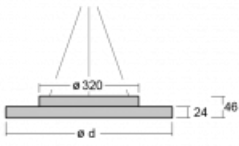

Luminaire

Rundo 24

290-241I-10GHD/840, B +
00-00334, B

Circular luminaires with an aluminium profile come in height 24 mm. Rundo24 luminaires feature an excellent efficacy of up to 145 lm/W, which can give the space lightness and appeal. The luminaires are pendant or flush-mounted, with direct or direct-indirect distribution of light creating an interesting light halo. A circular luminaire with a PMMA opal diffuser or microprismatic optical system is suitable for both commercial spaces and households. A playful and interesting effect can be created by combining different diameters. Luminaires can be equipped with a motion sensor, daylight sensor or Bluetooth technology, which allows easy control of the luminaire from your smart device.

Type of installation	Suspended
Light distribution	Direct-indirect
Luminaire shape	Circular
Colour of the luminaires	Black
Material	Aluminium
Lifetime	L80/B20 50 000 hours
Warranty	5 years
Description of luminaires	Luminaire suspended
Dimensions	ø 410 mm × 24 mm
Light source	LED MODUL
Type of optical system	Microprisma
Luminous flux*	5140 lm
Colour Temperature	4000 K cool white
Luminous efficacy	146 lm/W
MacAdam Light source	3
Colour rendering index	80
UGR max. X=4H Y=8H, ρ=70,50,20	19.5

Technical drawing

Luminaire power input* 35.2 W

Connection of the luminaires DALI

Electrical voltage 220-240V

Frequency 50/60Hz

⊕ CE IP 40

*±10 %

Curve