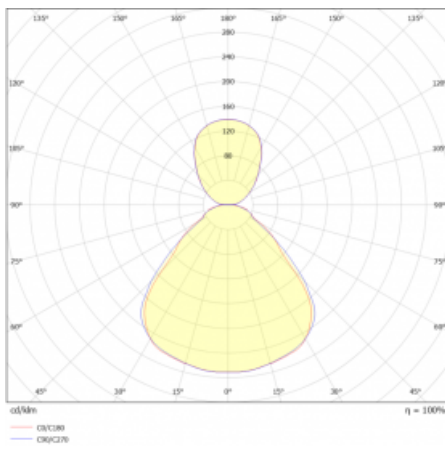

Technical drawing

Luminaire power input* 20.8 W

Connection of the luminaires ON/OFF + 3h emergency

Electrical voltage 220-240V

Frequency 50/60Hz

⊕ CE IP 40

*±10 %

Curve