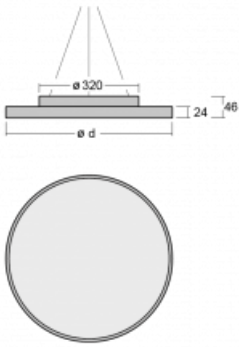

Technical drawing