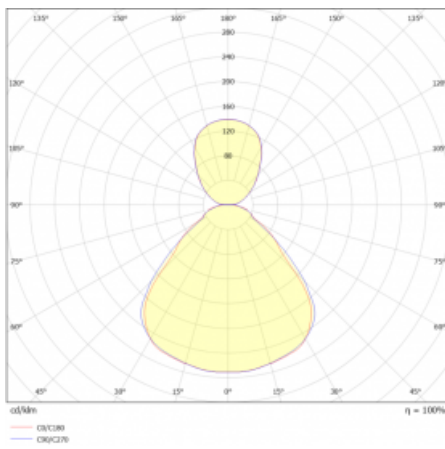

Technical drawing

Luminaire power input* 22.1 W

Connection of the luminaires ON/OFF + 3h emergency

Electrical voltage 220-240V

Frequency 50/60Hz

⊕ CE IP 40

*±10 %

Curve