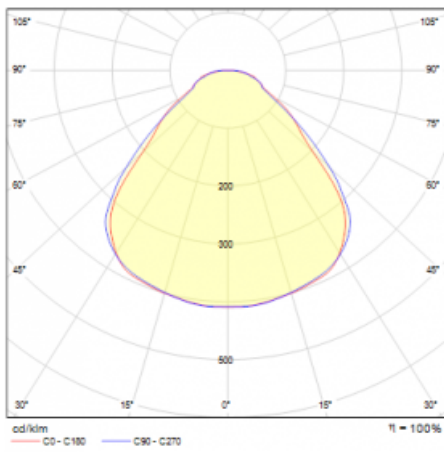

Type of installation	Suspended
Light distribution	Direct-indirect
Luminaire shape	Circular
Colour of the luminaires	White
Material	Aluminium
Lifetime	L80/B20 50 000 hours
Warranty	5 years
Description of luminaires	Luminaire suspended
Dimensions	ø 410 mm × 24 mm
Weight	3.2 kg
Light source	LED MODUL
Type of optical system	Microprisma
Luminous flux*	3060 lm
Colour Temperature	4000 K cool white
Luminous efficacy	147 lm/W
MacAdam Light source	3
Colour rendering index	80
UGR max. X=4H Y=8H, $\rho=70,50,20$	17.7

Technical drawing

Luminaire power input* 20.8 W

Connection of the luminaires ON/OFF

Electrical voltage 220-240V

Frequency 50/60Hz

⊕ CE IP 40

*±10 %

Curve