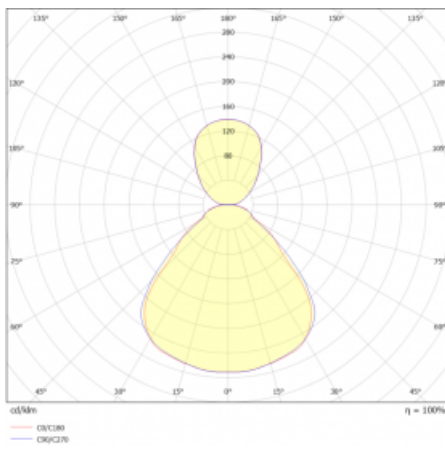

Luminaire

Rundo 24

290-241I-10GGE/830, W +
00-00384-1000/RUN, W

Circular luminaires with an aluminium profile come in height 24 mm. Rundo24 luminaires feature an excellent efficacy of up to 145 lm/W, which can give the space lightness and appeal. The luminaires are pendant or flush-mounted, with direct or direct-indirect distribution of light creating an interesting light halo. A circular luminaire with a PMMA opal diffuser or microprismatic optical system is suitable for both commercial spaces and households. A playful and interesting effect can be created by combining different diameters. Luminaires can be equipped with a motion sensor, daylight sensor or Bluetooth technology, which allows easy control of the luminaire from your smart device.

Type of installation	Suspended
Light distribution	Direct-indirect
Luminaire shape	Circular
Colour of the luminaires	White
Material	Aluminium
Lifetime	L80/B20 50 000 hours
Warranty	5 years
Description of luminaires	Luminaire suspended
item description	White ceiling cup and cable
Dimensions	ø 410 mm × 24 mm
Light source	LED MODUL
DIR optical system	Microprisma
INDIR optical system	Opal cover
Luminous flux*	3110 lm
Colour Temperature	3000 K warm white
Luminous efficacy	141 lm/W
MacAdam Light source	3
Colour rendering index	80
UGR max. X=4H Y=8H, ρ=70,50,20	17.7

Technical drawing

Luminaire power input* 22.1 W

Connection of the luminaires ON/OFF

Electrical voltage 220-240V

Frequency 50/60Hz

⊕ CE IP 40

*±10 %

Curve