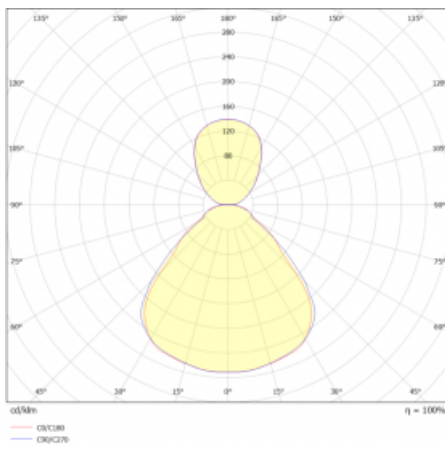

Luminaire

Rundo 24

290-241I-10GGE/830, W +
00-00334, W

Circular luminaires with an aluminium profile come in height 24 mm. Rundo24 luminaires feature an excellent efficacy of up to 145 lm/W, which can give the space lightness and appeal. The luminaires are pendant or flush-mounted, with direct or direct-indirect distribution of light creating an interesting light halo. A circular luminaire with a PMMA opal diffuser or microprismatic optical system is suitable for both commercial spaces and households. A playful and interesting effect can be created by combining different diameters. Luminaires can be equipped with a motion sensor, daylight sensor or Bluetooth technology, which allows easy control of the luminaire from your smart device.

Type of installation	Suspended
Light distribution	Direct-indirect
Luminaire shape	Circular
Colour of the luminaires	White
Material	Aluminium
Lifetime	L80/B20 50 000 hours
Warranty	5 years
Description of luminaires	Luminaire suspended
item description	White ceiling cup and cable
Dimensions	ø 410 mm × 24 mm
Light source	LED MODUL
DIR optical system	Microprisma
INDIR optical system	Opal cover
Luminous flux*	3110 lm
Colour Temperature	3000 K warm white
Luminous efficacy	141 lm/W
MacAdam Light source	3
Colour rendering index	80
UGR max. X=4H Y=8H, ρ=70,50,20	17.7

Technical drawing

Luminaire power input* 22.1 W

Connection of the luminaires ON/OFF

Electrical voltage 220-240V

Frequency 50/60Hz

⊕ CE IP 40

*±10 %

Curve