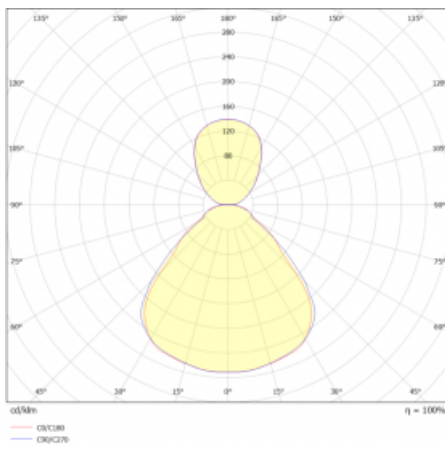

Luminaire

Rundo 24

290-241I-10GGE/830, S +
00-00384-1000/RUN, S

Circular luminaires with an aluminium profile come in height 24 mm. Rundo24 luminaires feature an excellent efficacy of up to 145 lm/W, which can give the space lightness and appeal. The luminaires are pendant or flush-mounted, with direct or direct-indirect distribution of light creating an interesting light halo. A circular luminaire with a PMMA opal diffuser or microprismatic optical system is suitable for both commercial spaces and households. A playful and interesting effect can be created by combining different diameters. Luminaires can be equipped with a motion sensor, daylight sensor or Bluetooth technology, which allows easy control of the luminaire from your smart device.

Type of installation	Suspended
Light distribution	Direct-indirect
Luminaire shape	Circular
Colour of the luminaires	Silver
Material	Aluminium
Lifetime	L80/B20 50 000 hours
Warranty	5 years
Description of luminaires	Luminaire suspended
item description	Silver ceiling cup and transparent cable
Dimensions	ø 410 mm × 24 mm
Light source	LED MODUL
DIR optical system	Microprisma
INDIR optical system	Opal cover
Luminous flux*	3110 lm
Colour Temperature	3000 K warm white
Luminous efficacy	141 lm/W
MacAdam Light source	3
Colour rendering index	80
UGR max. X=4H Y=8H, ρ=70,50,20	17.7

Technical drawing

Luminaire power input* 22.1 W

Connection of the luminaires ON/OFF

Electrical voltage 220-240V

Frequency 50/60Hz

⊕ CE IP 40

*±10 %

Curve