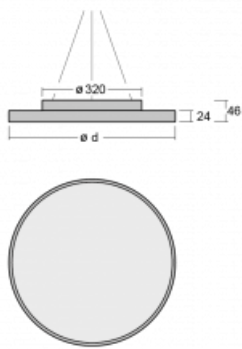

Technical drawing