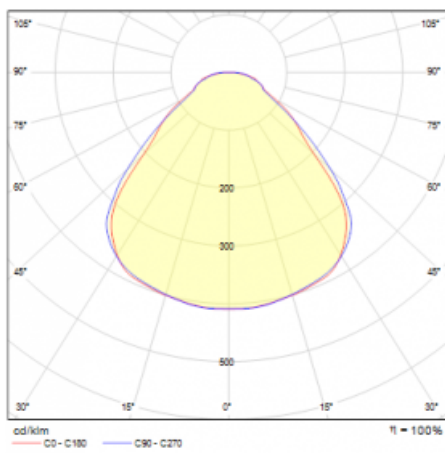

Luminaire

Rundo 24

290-241I-10GGD/840, W +
00-00334, W

Circular luminaires with an aluminium profile come in height 24 mm. Rundo24 luminaires feature an excellent efficacy of up to 145 lm/W, which can give the space lightness and appeal. The luminaires are pendant or flush-mounted, with direct or direct-indirect distribution of light creating an interesting light halo. A circular luminaire with a PMMA opal diffuser or microprismatic optical system is suitable for both commercial spaces and households. A playful and interesting effect can be created by combining different diameters. Luminaires can be equipped with a motion sensor, daylight sensor or Bluetooth technology, which allows easy control of the luminaire from your smart device.

Type of installation	Suspended
Light distribution	Direct-indirect
Luminaire shape	Circular
Colour of the luminaires	White
Material	Aluminium
Lifetime	L80/B20 50 000 hours
Warranty	5 years
Description of luminaires	Luminaire suspended
Dimensions	ø 410 mm × 24 mm
Weight	3.2 kg
Light source	LED MODUL
Type of optical system	Microprisma
Luminous flux	3060 lm ± 10 %
Colour Temperature	4000 K cool white
Luminous efficacy	147 lm/W
MacAdam Light source	3
Colour rendering index	80
UGR max. X=4H Y=8H, $\rho=70,50,20$	17.7

Technical drawing

Luminaire power input 20.8 W \pm 10 %

Connection of the luminaires DALI dimmable

Electrical voltage 220-240V

Frequency 50/60Hz

⊕ CE IP 40

Curve

Downloads