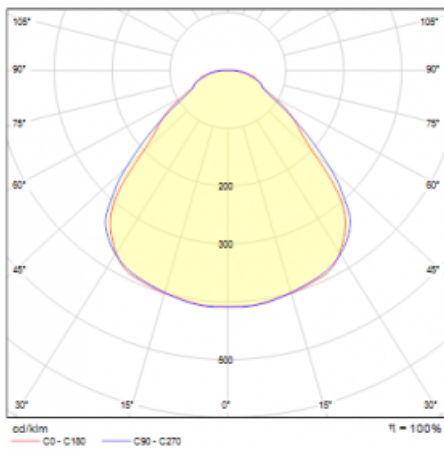

Luminaire

Rundo 24

290-241I-10GGD/830, W +
00-00334, W

Circular luminaires with an aluminium profile come in height 24 mm. Rundo24 luminaires feature an excellent efficacy of up to 145 lm/W, which can give the space lightness and appeal. The luminaires are pendant or flush-mounted, with direct or direct-indirect distribution of light creating an interesting light halo. A circular luminaire with a PMMA opal diffuser or microprismatic optical system is suitable for both commercial spaces and households. A playful and interesting effect can be created by combining different diameters. Luminaires can be equipped with a motion sensor, daylight sensor or Bluetooth technology, which allows easy control of the luminaire from your smart device.

Type of installation	Suspended
Light distribution	Direct-indirect
Luminaire shape	Circular
Colour of the luminaires	White
Material	Aluminium
Lifetime	L80/B20 50 000 hours
Warranty	5 years
Description of luminaires	Luminaire suspended
Dimensions	ø 410 mm × 24 mm
Weight	3.4 kg
Light source	LED MODUL
Type of optical system	Microprisma
Luminous flux*	3110 lm
Colour Temperature	3000 K warm white
Luminous efficacy	141 lm/W
MacAdam Light source	3
Colour rendering index	80
UGR max. X=4H Y=8H, $\rho=70,50,20$	17.7

Technical drawing

Luminaire power input* 22.1 W

Connection of the luminaires DALI

Electrical voltage 220-240V

Frequency 50/60Hz

⊕ CE IP 40

*±10 %

Curve