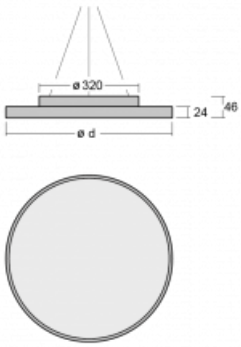

Luminaire

Rundo 24

290-241I-10GGD/830, W +
00-00334, W

Circular luminaires with an aluminium profile come in height 24 mm. Rundo24 luminaires feature an excellent efficacy of up to 145 lm/W, which can give the space lightness and appeal. The luminaires are pendant or flush-mounted, with direct or direct-indirect distribution of light creating an interesting light halo. A circular luminaire with a PMMA opal diffuser or microprismatic optical system is suitable for both commercial spaces and households. A playful and interesting effect can be created by combining different diameters. Luminaires can be equipped with a motion sensor, daylight sensor or Bluetooth technology, which allows easy control of the luminaire from your smart device.

Type of installation	Suspended
Light distribution	Direct-indirect
Luminaire shape	Circular
Colour of the luminaires	White
Material	Aluminium
Lifetime	L80/B20 50 000 hours
Warranty	5 years
Description of luminaires	Luminaire suspended
Dimensions	ø 410 mm × 24 mm
Weight	3.4 kg
Light source	LED MODUL
Type of optical system	Microprisma
Luminous flux*	3110 lm
Colour Temperature	3000 K warm white
Luminous efficacy	141 lm/W
MacAdam Light source	3
Colour rendering index	80
UGR max. X=4H Y=8H, $\rho=70,50,20$	17.7

Technical drawing

Luminaire power input* 22.1 W

Connection of the luminaires DALI

Electrical voltage 220-240V

Frequency 50/60Hz

⊕ CE IP 40

*±10 %

Curve