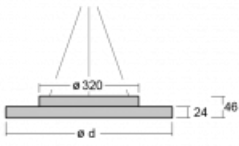

Luminaire

Rundo 24

290-241I-10GGD/830, S +
00-00334, S

Circular luminaires with an aluminium profile come in height 24 mm. Rundo24 luminaires feature an excellent efficacy of up to 145 lm/W, which can give the space lightness and appeal. The luminaires are pendant or flush-mounted, with direct or direct-indirect distribution of light creating an interesting light halo. A circular luminaire with a PMMA opal diffuser or microprismatic optical system is suitable for both commercial spaces and households. A playful and interesting effect can be created by combining different diameters. Luminaires can be equipped with a motion sensor, daylight sensor or Bluetooth technology, which allows easy control of the luminaire from your smart device.

Type of installation	Suspended
Light distribution	Direct-indirect
Luminaire shape	Circular
Colour of the luminaires	Silver
Material	Aluminium
Lifetime	L80/B20 50 000 hours
Warranty	5 years
Description of luminaires	Luminaire suspended
Dimensions	ø 410 mm × 24 mm
Weight	3.4 kg
Light source	LED MODUL
Type of optical system	Microprisma
Luminous flux*	3110 lm
Colour Temperature	3000 K warm white
Luminous efficacy	141 lm/W
MacAdam Light source	3
Colour rendering index	80
UGR max. X=4H Y=8H, $\rho=70,50,20$	17.7

Technical drawing

Luminaire power input* 22.1 W

Connection of the luminaires DALI

Electrical voltage 220-240V

Frequency 50/60Hz

⊕ CE IP 40

*±10 %

Curve