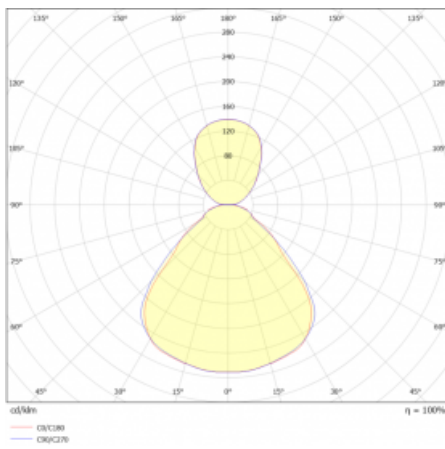

Technical drawing

Luminaire power input* 11.4 W

Connection of the luminaires ON/OFF + 3h emergency

Electrical voltage 220-240V

Frequency 50/60Hz

⊕ CE IP 40

*±10 %

Curve