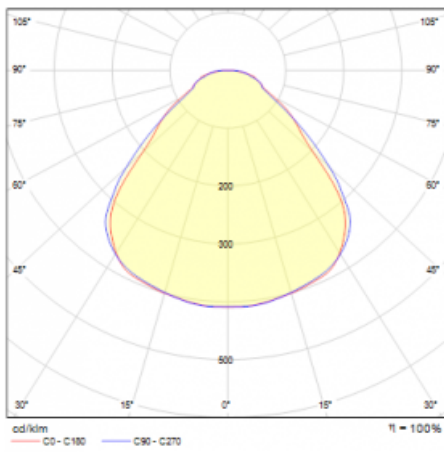

Technical drawing

Luminaire power input 11.9 W $\pm$ 10 %

Connection of the luminaires Electronic ballast non-dimmable with 3h emergency

Electrical voltage 220-240V

Frequency 50/60Hz

⊕ CE IP 40

Curve