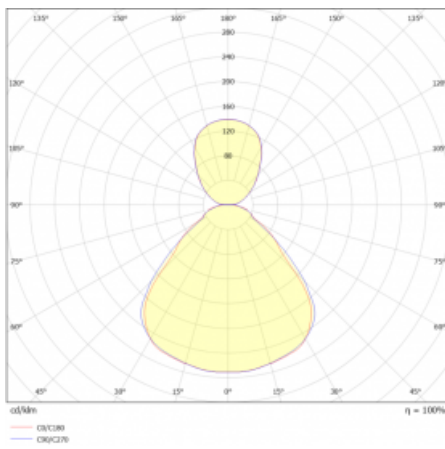

Technical drawing

Luminaire power input* 11.9 W

Connection of the luminaires ON/OFF + 3h emergency

Electrical voltage 220-240V

Frequency 50/60Hz

⊕ CE IP 40

*±10 %

Curve