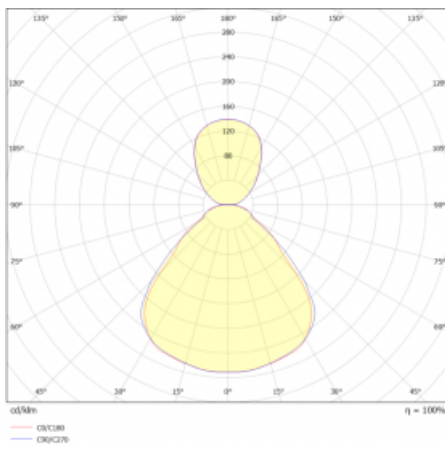

Luminaire

Rundo 24

290-241I-10GEE/840, S +
00-00384-1000/RUN, S

Circular luminaires with an aluminium profile come in height 24 mm. Rundo24 luminaires feature an excellent efficacy of up to 145 lm/W, which can give the space lightness and appeal. The luminaires are pendant or flush-mounted, with direct or direct-indirect distribution of light creating an interesting light halo. A circular luminaire with a PMMA opal diffuser or microprismatic optical system is suitable for both commercial spaces and households. A playful and interesting effect can be created by combining different diameters. Luminaires can be equipped with a motion sensor, daylight sensor or Bluetooth technology, which allows easy control of the luminaire from your smart device.

Type of installation	Suspended
Light distribution	Direct-indirect
Luminaire shape	Circular
Colour of the luminaires	Silver
Material	Aluminium
Lifetime	L80/B20 50 000 hours
Warranty	5 years
Description of luminaires	Luminaire suspended
item description	Silver ceiling cup and transparent cable
Dimensions	ø 410 mm × 24 mm
Weight	3.3 kg
Light source	LED MODUL
DIR optical system	Microprisma
INDIR optical system	Opal cover
Luminous flux*	1680 lm
Colour Temperature	4000 K cool white
Luminous efficacy	147 lm/W
MacAdam Light source	3
Colour rendering index	80
UGR max. X=4H Y=8H, ρ=70,50,20	15.6

Technical drawing

Luminaire power input* 11.4 W

Connection of the luminaires ON/OFF

Electrical voltage 220-240V

Frequency 50/60Hz

⊕ CE IP 40

*±10 %

Curve