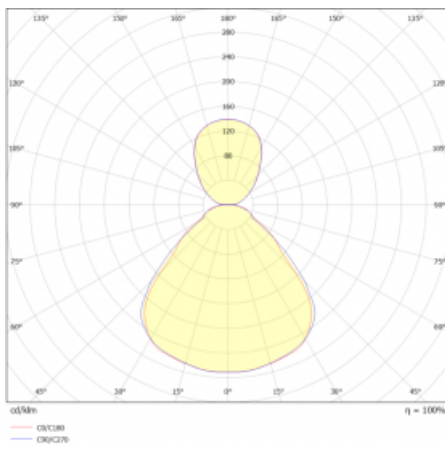

Luminaire

Rundo 24

290-241I-10GEE/830, W +
00-00334, W

Circular luminaires with an aluminium profile come in height 24 mm. Rundo24 luminaires feature an excellent efficacy of up to 145 lm/W, which can give the space lightness and appeal. The luminaires are pendant or flush-mounted, with direct or direct-indirect distribution of light creating an interesting light halo. A circular luminaire with a PMMA opal diffuser or microprismatic optical system is suitable for both commercial spaces and households. A playful and interesting effect can be created by combining different diameters. Luminaires can be equipped with a motion sensor, daylight sensor or Bluetooth technology, which allows easy control of the luminaire from your smart device.

Type of installation	Suspended
Light distribution	Direct-indirect
Luminaire shape	Circular
Colour of the luminaires	White
Material	Aluminium
Lifetime	L80/B20 50 000 hours
Warranty	5 years
Description of luminaires	Luminaire suspended
item description	White ceiling cup and cable
Dimensions	ø 410 mm × 24 mm
Light source	LED MODUL
DIR optical system	Microprisma
INDIR optical system	Opal cover
Luminous flux*	1680 lm
Colour Temperature	3000 K warm white
Luminous efficacy	141 lm/W
MacAdam Light source	3
Colour rendering index	80
UGR max. X=4H Y=8H, ρ=70,50,20	15.6

Technical drawing

Luminaire power input* 11.9 W

Connection of the luminaires ON/OFF

Electrical voltage 220-240V

Frequency 50/60Hz

⊕ CE IP 40

*±10 %

Curve