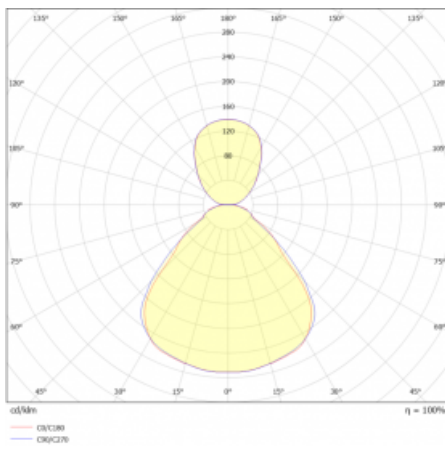

Luminaire

Rundo 24

290-241I-10GED/840, W +
00-00334, W

Circular luminaires with an aluminium profile come in height 24 mm. Rundo24 luminaires feature an excellent efficacy of up to 145 lm/W, which can give the space lightness and appeal. The luminaires are pendant or flush-mounted, with direct or direct-indirect distribution of light creating an interesting light halo. A circular luminaire with a PMMA opal diffuser or microprismatic optical system is suitable for both commercial spaces and households. A playful and interesting effect can be created by combining different diameters. Luminaires can be equipped with a motion sensor, daylight sensor or Bluetooth technology, which allows easy control of the luminaire from your smart device.

Type of installation	Suspended
Light distribution	Direct-indirect
Luminaire shape	Circular
Colour of the luminaires	White
Material	Aluminium
Lifetime	L80/B20 50 000 hours
Warranty	5 years
Description of luminaires	Luminaire suspended
item description	White ceiling cup and cable
Dimensions	ø 410 mm × 24 mm
Light source	LED MODUL
DIR optical system	Microprisma
INDIR optical system	Opal cover
Luminous flux*	1680 lm
Colour Temperature	4000 K cool white
Luminous efficacy	147 lm/W
MacAdam Light source	3
Colour rendering index	80
UGR max. X=4H Y=8H, ρ=70,50,20	15.6

Technical drawing

Luminaire power input* 11.4 W

Connection of the luminaires DALI

Electrical voltage 220-240V

Frequency 50/60Hz

⊕ CE IP 40

*±10 %

Curve