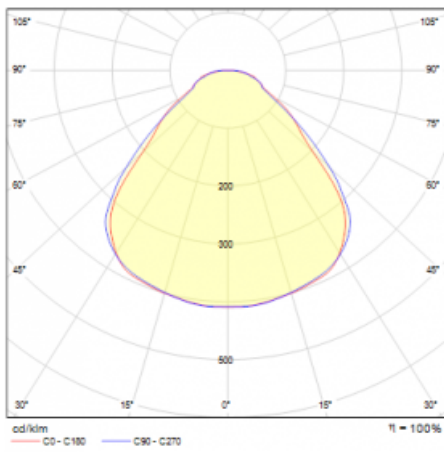

Type of installation	Suspended
Light distribution	Direct-indirect
Luminaire shape	Circular
Colour of the luminaires	Silver
Material	Aluminium
Lifetime	L80/B20 50 000 hours
Warranty	5 years
Description of luminaires	Luminaire suspended
Dimensions	ø 410 mm × 24 mm
Weight	3.3 kg
Light source	LED MODUL
Type of optical system	Microprisma
Luminous flux*	1680 lm
Colour Temperature	3000 K warm white
Luminous efficacy	141 lm/W
MacAdam Light source	3
Colour rendering index	80
UGR max. X=4H Y=8H, ρ=70,50,20	15.6

Technical drawing

Luminaire power input* 11.9 W

Connection of the luminaires DALI

Electrical voltage 220-240V

Frequency 50/60Hz

⊕ CE IP 40

*±10 %

Curve