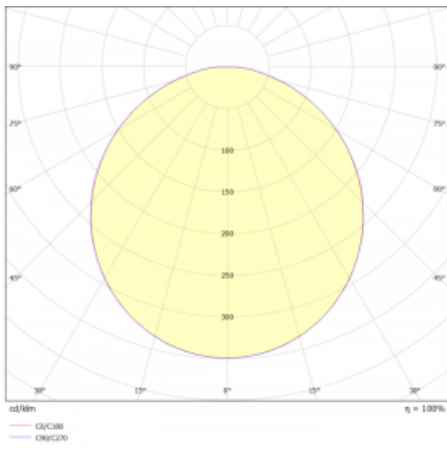

Technical drawing

Luminaire power input* 29.7 W

Connection of the luminaires ON/OFF + 3h emergency

Electrical voltage 220-240V

Frequency 50/60Hz

⊕ CE IP 40

*±10 %

Curve