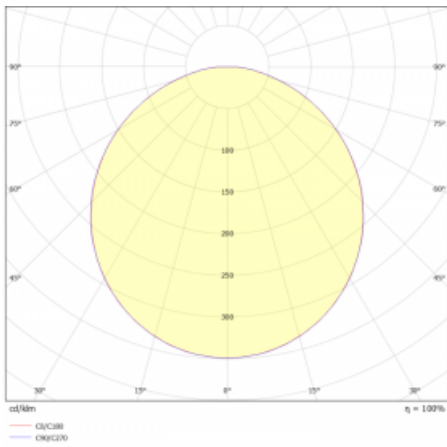

Technical drawing

Luminaire power input* 29.7 W

Connection of the luminaires ON/OFF + 3h emergency

Electrical voltage 220-240V

Frequency 50/60Hz

⊕ CE IP 40

*±10 %

Curve