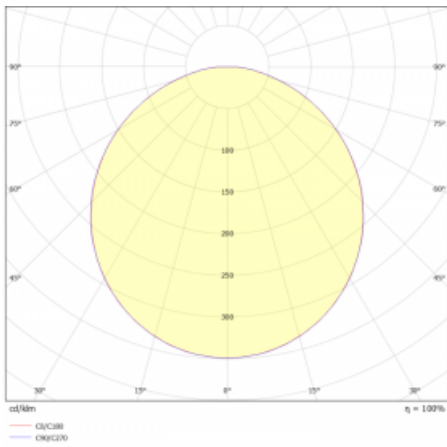

Technical drawing

Luminaire power input* 30.6 W

Connection of the luminaires ON/OFF + 3h emergency

Electrical voltage 220-240V

Frequency 50/60Hz

⊕ CE IP 40

*±10 %

Curve