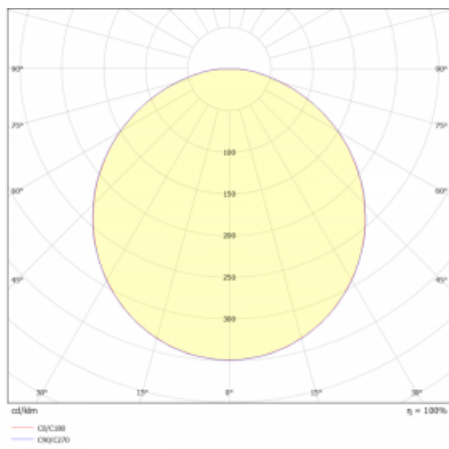

Type of installation	Suspended
Light distribution	Direct
Luminaire shape	Circular
Colour of the luminaires	Silver
Material	Aluminium
Lifetime	L80/B20 50 000 hours
Warranty	5 years
Description of luminaires	Luminaire suspended
item description	Silver ceiling cup and transparent cable
Dimensions	ø 410 mm × 24 mm
Light source	LED MODUL
DIR optical system	Opal diffuser
Luminous flux*	4060 lm
Colour Temperature	4000 K cool white
Luminous efficacy	137 lm/W
MacAdam Light source	3
Colour rendering index	80
UGR max. X=4H Y=8H, ρ=70,50,20	25.1

Technical drawing

Luminaire power input* 29.7 W

Connection of the luminaires ON/OFF

Electrical voltage 220-240V

Frequency 50/60Hz

⊕ CE IP 40

*±10 %

Curve