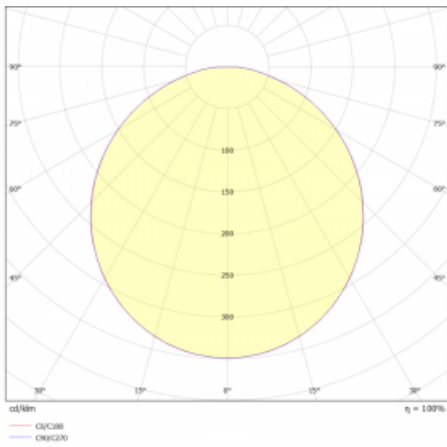

Luminaire

Rundo 24

290-240K-10GHE/840, S +
00-00334, S

Circular luminaires with an aluminium profile come in height 24 mm. Rundo24 luminaires feature an excellent efficacy of up to 145 lm/W, which can give the space lightness and appeal. The luminaires are pendant or flush-mounted, with direct or direct-indirect distribution of light creating an interesting light halo. A circular luminaire with a PMMA opal diffuser or microprismatic optical system is suitable for both commercial spaces and households. A playful and interesting effect can be created by combining different diameters. Luminaires can be equipped with a motion sensor, daylight sensor or Bluetooth technology, which allows easy control of the luminaire from your smart device.

Type of installation	Suspended
Light distribution	Direct
Luminaire shape	Circular
Colour of the luminaires	Silver
Material	Aluminium
Lifetime	L80/B20 50 000 hours
Warranty	5 years
Description of luminaires	Luminaire suspended
item description	Silver ceiling cup and transparent cable
Dimensions	ø 410 mm × 24 mm
Light source	LED MODUL
DIR optical system	Opal diffuser
Luminous flux*	4060 lm
Colour Temperature	4000 K cool white
Luminous efficacy	137 lm/W
MacAdam Light source	3
Colour rendering index	80
UGR max. X=4H Y=8H, ρ=70,50,20	25.1

Technical drawing

Luminaire power input* 29.7 W

Connection of the luminaires ON/OFF

Electrical voltage 220-240V

Frequency 50/60Hz

⊕ CE IP 40

*±10 %

Curve