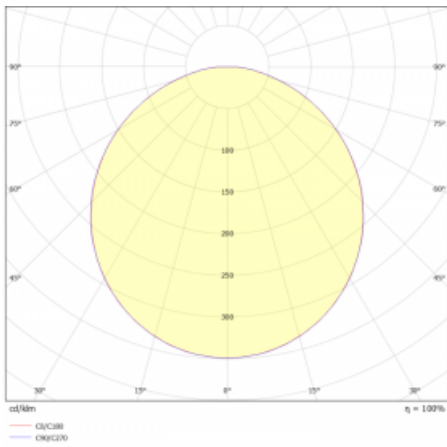

Technical drawing

Luminaire power input* 18.6 W

Connection of the luminaires ON/OFF + 3h emergency

Electrical voltage 220-240V

Frequency 50/60Hz

⊕ CE IP 40

*±10 %

Curve