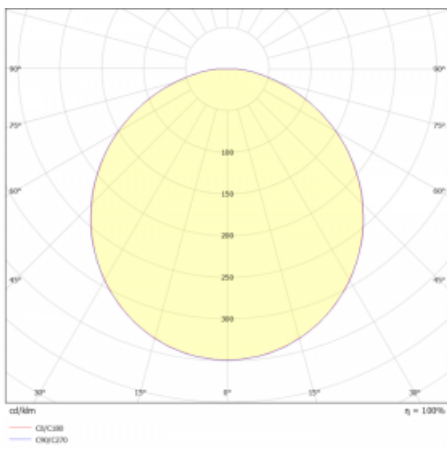

Technical drawing

Luminaire power input* 18.6 W

Connection of the luminaires ON/OFF + 3h emergency

Electrical voltage 220-240V

Frequency 50/60Hz

⊕ CE IP 40

*±10 %

Curve