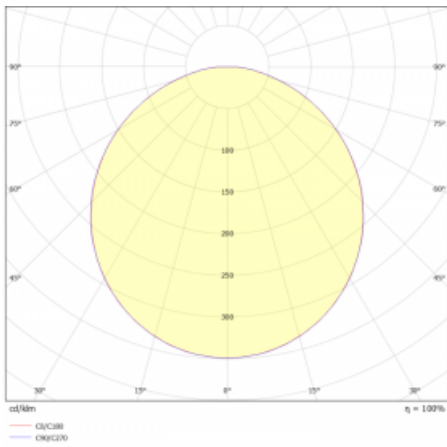

Type of installation	Suspended
Light distribution	Direct
Luminaire shape	Circular
Colour of the luminaires	White
Material	Aluminium
Lifetime	L80/B20 50 000 hours
Warranty	2 years
Description of luminaires	Luminaire suspended
item description	White ceiling cup and cable
Dimensions	ø 410 mm × 24 mm
Light source	LED MODUL
DIR optical system	Opal diffuser
Luminous flux*	2510 lm
Colour Temperature	3000 K warm white
Luminous efficacy	132 lm/W
MacAdam Light source	3
Colour rendering index	80
UGR max. X=4H Y=8H, ρ=70,50,20	23.4

## Curve