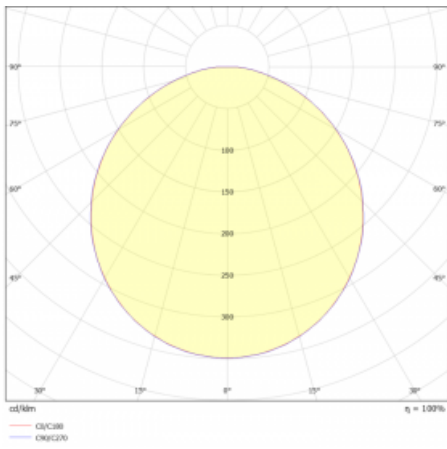

Luminaire

Rundo 24

290-240K-10GGE/830, S +
00-00384-1000/RUN, S

Circular luminaires with an aluminium profile come in height 24 mm. Rundo24 luminaires feature an excellent efficacy of up to 145 lm/W, which can give the space lightness and appeal. The luminaires are pendant or flush-mounted, with direct or direct-indirect distribution of light creating an interesting light halo. A circular luminaire with a PMMA opal diffuser or microprismatic optical system is suitable for both commercial spaces and households. A playful and interesting effect can be created by combining different diameters. Luminaires can be equipped with a motion sensor, daylight sensor or Bluetooth technology, which allows easy control of the luminaire from your smart device.

Type of installation	Suspended
Light distribution	Direct
Luminaire shape	Circular
Colour of the luminaires	Silver
Material	Aluminium
Lifetime	L80/B20 50 000 hours
Warranty	5 years
Description of luminaires	Luminaire suspended
item description	Silver ceiling cup and transparent cable
Dimensions	ø 410 mm × 24 mm
Weight	3.2 kg
Light source	LED MODUL
DIR optical system	Opal diffuser
Luminous flux*	2510 lm
Colour Temperature	3000 K warm white
Luminous efficacy	132 lm/W
MacAdam Light source	3
Colour rendering index	80
UGR max. X=4H Y=8H, ρ=70,50,20	23.4

Technical drawing

Luminaire power input* 19 W

Connection of the luminaires ON/OFF

Electrical voltage 220-240V

Frequency 50/60Hz

⊕ CE IP 40

*±10 %

Curve