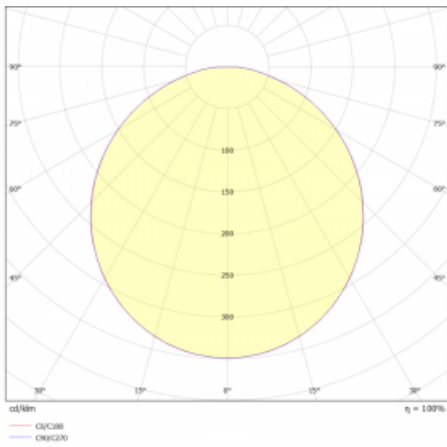

Technical drawing

Luminaire power input* 11.3 W

Connection of the luminaires ON/OFF + 3h emergency

Electrical voltage 220-240V

Frequency 50/60Hz

⊕ CE IP 40

*±10 %

Curve