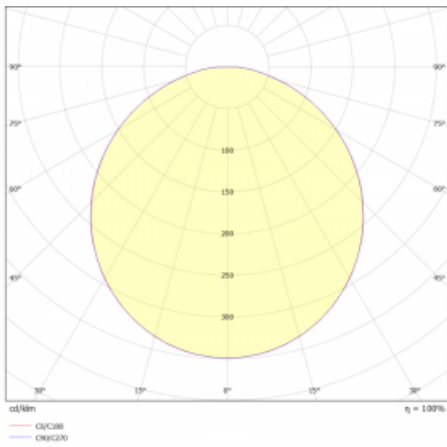

Luminaire

Rundo 24

290-240K-10GEM3/840, S +
00-00334, S

Circular luminaires with an aluminium profile come in height 24 mm. Rundo24 luminaires feature an excellent efficacy of up to 145 lm/W, which can give the space lightness and appeal. The luminaires are pendant or flush-mounted, with direct or direct-indirect distribution of light creating an interesting light halo. A circular luminaire with a PMMA opal diffuser or microprismatic optical system is suitable for both commercial spaces and households. A playful and interesting effect can be created by combining different diameters. Luminaires can be equipped with a motion sensor, daylight sensor or Bluetooth technology, which allows easy control of the luminaire from your smart device.

Type of installation	Suspended
Light distribution	Direct
Luminaire shape	Circular
Colour of the luminaires	Silver
Material	Aluminium
Lifetime	L80/B20 50 000 hours
Warranty	2 years
Description of luminaires	Luminaire suspended
item description	Silver ceiling cup and transparent cable
Dimensions	ø 410 mm × 24 mm
Light source	LED MODUL
DIR optical system	Opal diffuser
Luminous flux*	1540 lm
Colour Temperature	4000 K cool white
Luminous efficacy	136 lm/W
MacAdam Light source	3
Colour rendering index	80
UGR max. X=4H Y=8H, ρ=70,50,20	21.7

Technical drawing

Luminaire power input* 11.3 W

Connection of the luminaires ON/OFF + 3h emergency

Electrical voltage 220-240V

Frequency 50/60Hz

⊕ CE IP 40

* $\pm 10\%$

Curve