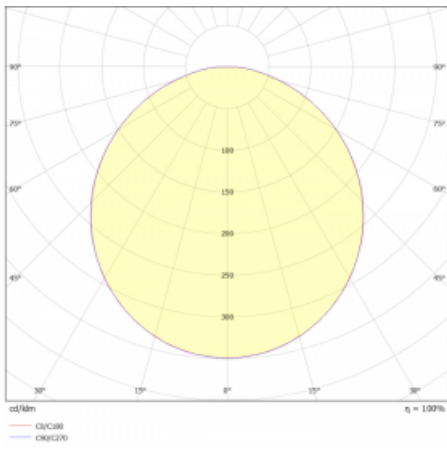

Technical drawing

Luminaire power input* 11.3 W

Connection of the luminaires ON/OFF + 3h emergency

Electrical voltage 220-240V

Frequency 50/60Hz

⊕ CE IP 40

*±10 %

Curve