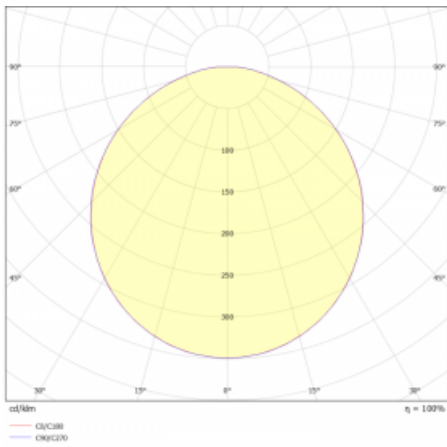

Technical drawing

Luminaire power input* 8.6 W

Connection of the luminaires ON/OFF + 3h emergency

Electrical voltage 220-240V

Frequency 50/60Hz

⊕ CE IP 40

*±10 %

Curve