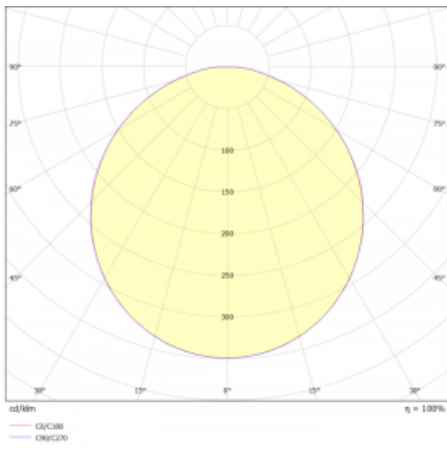

Luminaire

Rundo 24

290-240K-10GEE/840, S +
00-00334, S

Circular luminaires with an aluminium profile come in height 24 mm. Rundo24 luminaires feature an excellent efficacy of up to 145 lm/W, which can give the space lightness and appeal. The luminaires are pendant or flush-mounted, with direct or direct-indirect distribution of light creating an interesting light halo. A circular luminaire with a PMMA opal diffuser or microprismatic optical system is suitable for both commercial spaces and households. A playful and interesting effect can be created by combining different diameters. Luminaires can be equipped with a motion sensor, daylight sensor or Bluetooth technology, which allows easy control of the luminaire from your smart device.

Type of installation	Suspended
Light distribution	Direct
Luminaire shape	Circular
Colour of the luminaires	Silver
Material	Aluminium
Lifetime	L80/B20 50 000 hours
Warranty	5 years
Description of luminaires	Luminaire suspended
item description	Silver ceiling cup and transparent cable
Dimensions	ø 410 mm × 24 mm
Weight	3.1 kg
Light source	LED MODUL
DIR optical system	Opal diffuser
Luminous flux*	1540 lm
Colour Temperature	4000 K cool white
Luminous efficacy	136 lm/W
MacAdam Light source	3
Colour rendering index	80
UGR max. X=4H Y=8H, ρ=70,50,20	21.7

Technical drawing

Luminaire power input* 11.3 W

Connection of the luminaires ON/OFF

Electrical voltage 220-240V

Frequency 50/60Hz

⊕ CE IP 40

*±10 %

Curve