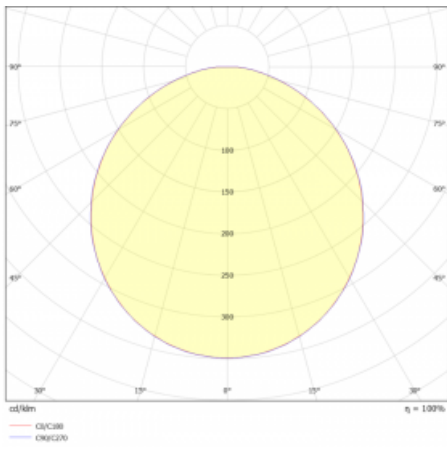

Luminaire

Rundo 24

290-240K-10GEE/830, W +
00-00384-1000/RUN, W

Circular luminaires with an aluminium profile come in height 24 mm. Rundo24 luminaires feature an excellent efficacy of up to 145 lm/W, which can give the space lightness and appeal. The luminaires are pendant or flush-mounted, with direct or direct-indirect distribution of light creating an interesting light halo. A circular luminaire with a PMMA opal diffuser or microprismatic optical system is suitable for both commercial spaces and households. A playful and interesting effect can be created by combining different diameters. Luminaires can be equipped with a motion sensor, daylight sensor or Bluetooth technology, which allows easy control of the luminaire from your smart device.

Type of installation	Suspended
Light distribution	Direct
Luminaire shape	Circular
Colour of the luminaires	White
Material	Aluminium
Lifetime	L80/B20 50 000 hours
Warranty	5 years
Description of luminaires	Luminaire suspended
item description	White ceiling cup and cable
Dimensions	ø 410 mm × 24 mm
Weight	3.3 kg
Light source	LED MODUL
DIR optical system	Opal diffuser
Luminous flux*	1590 lm
Colour Temperature	3000 K warm white
Luminous efficacy	129 lm/W
MacAdam Light source	3
Colour rendering index	80
UGR max. X=4H Y=8H, ρ=70,50,20	21.8

Technical drawing

Luminaire power input* 12.3 W

Connection of the luminaires ON/OFF

Electrical voltage 220-240V

Frequency 50/60Hz

⊕ CE IP 40

* $\pm 10\%$

Curve